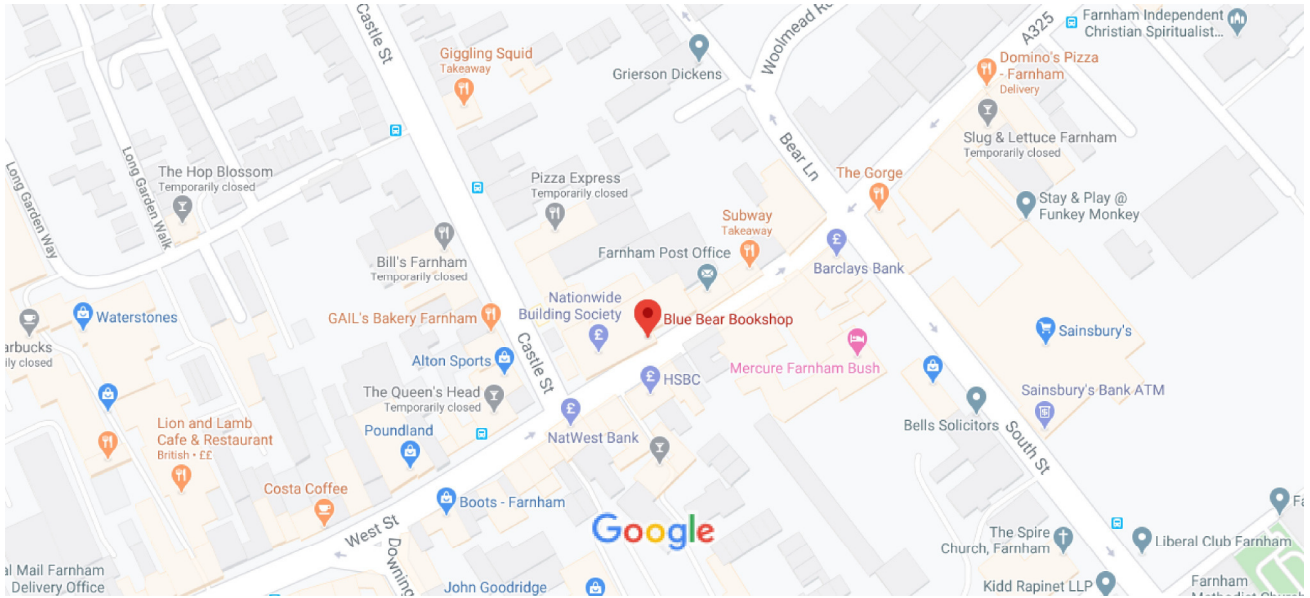

Google Maps Blue Bear Bookshop

Map data ©2020 20 m