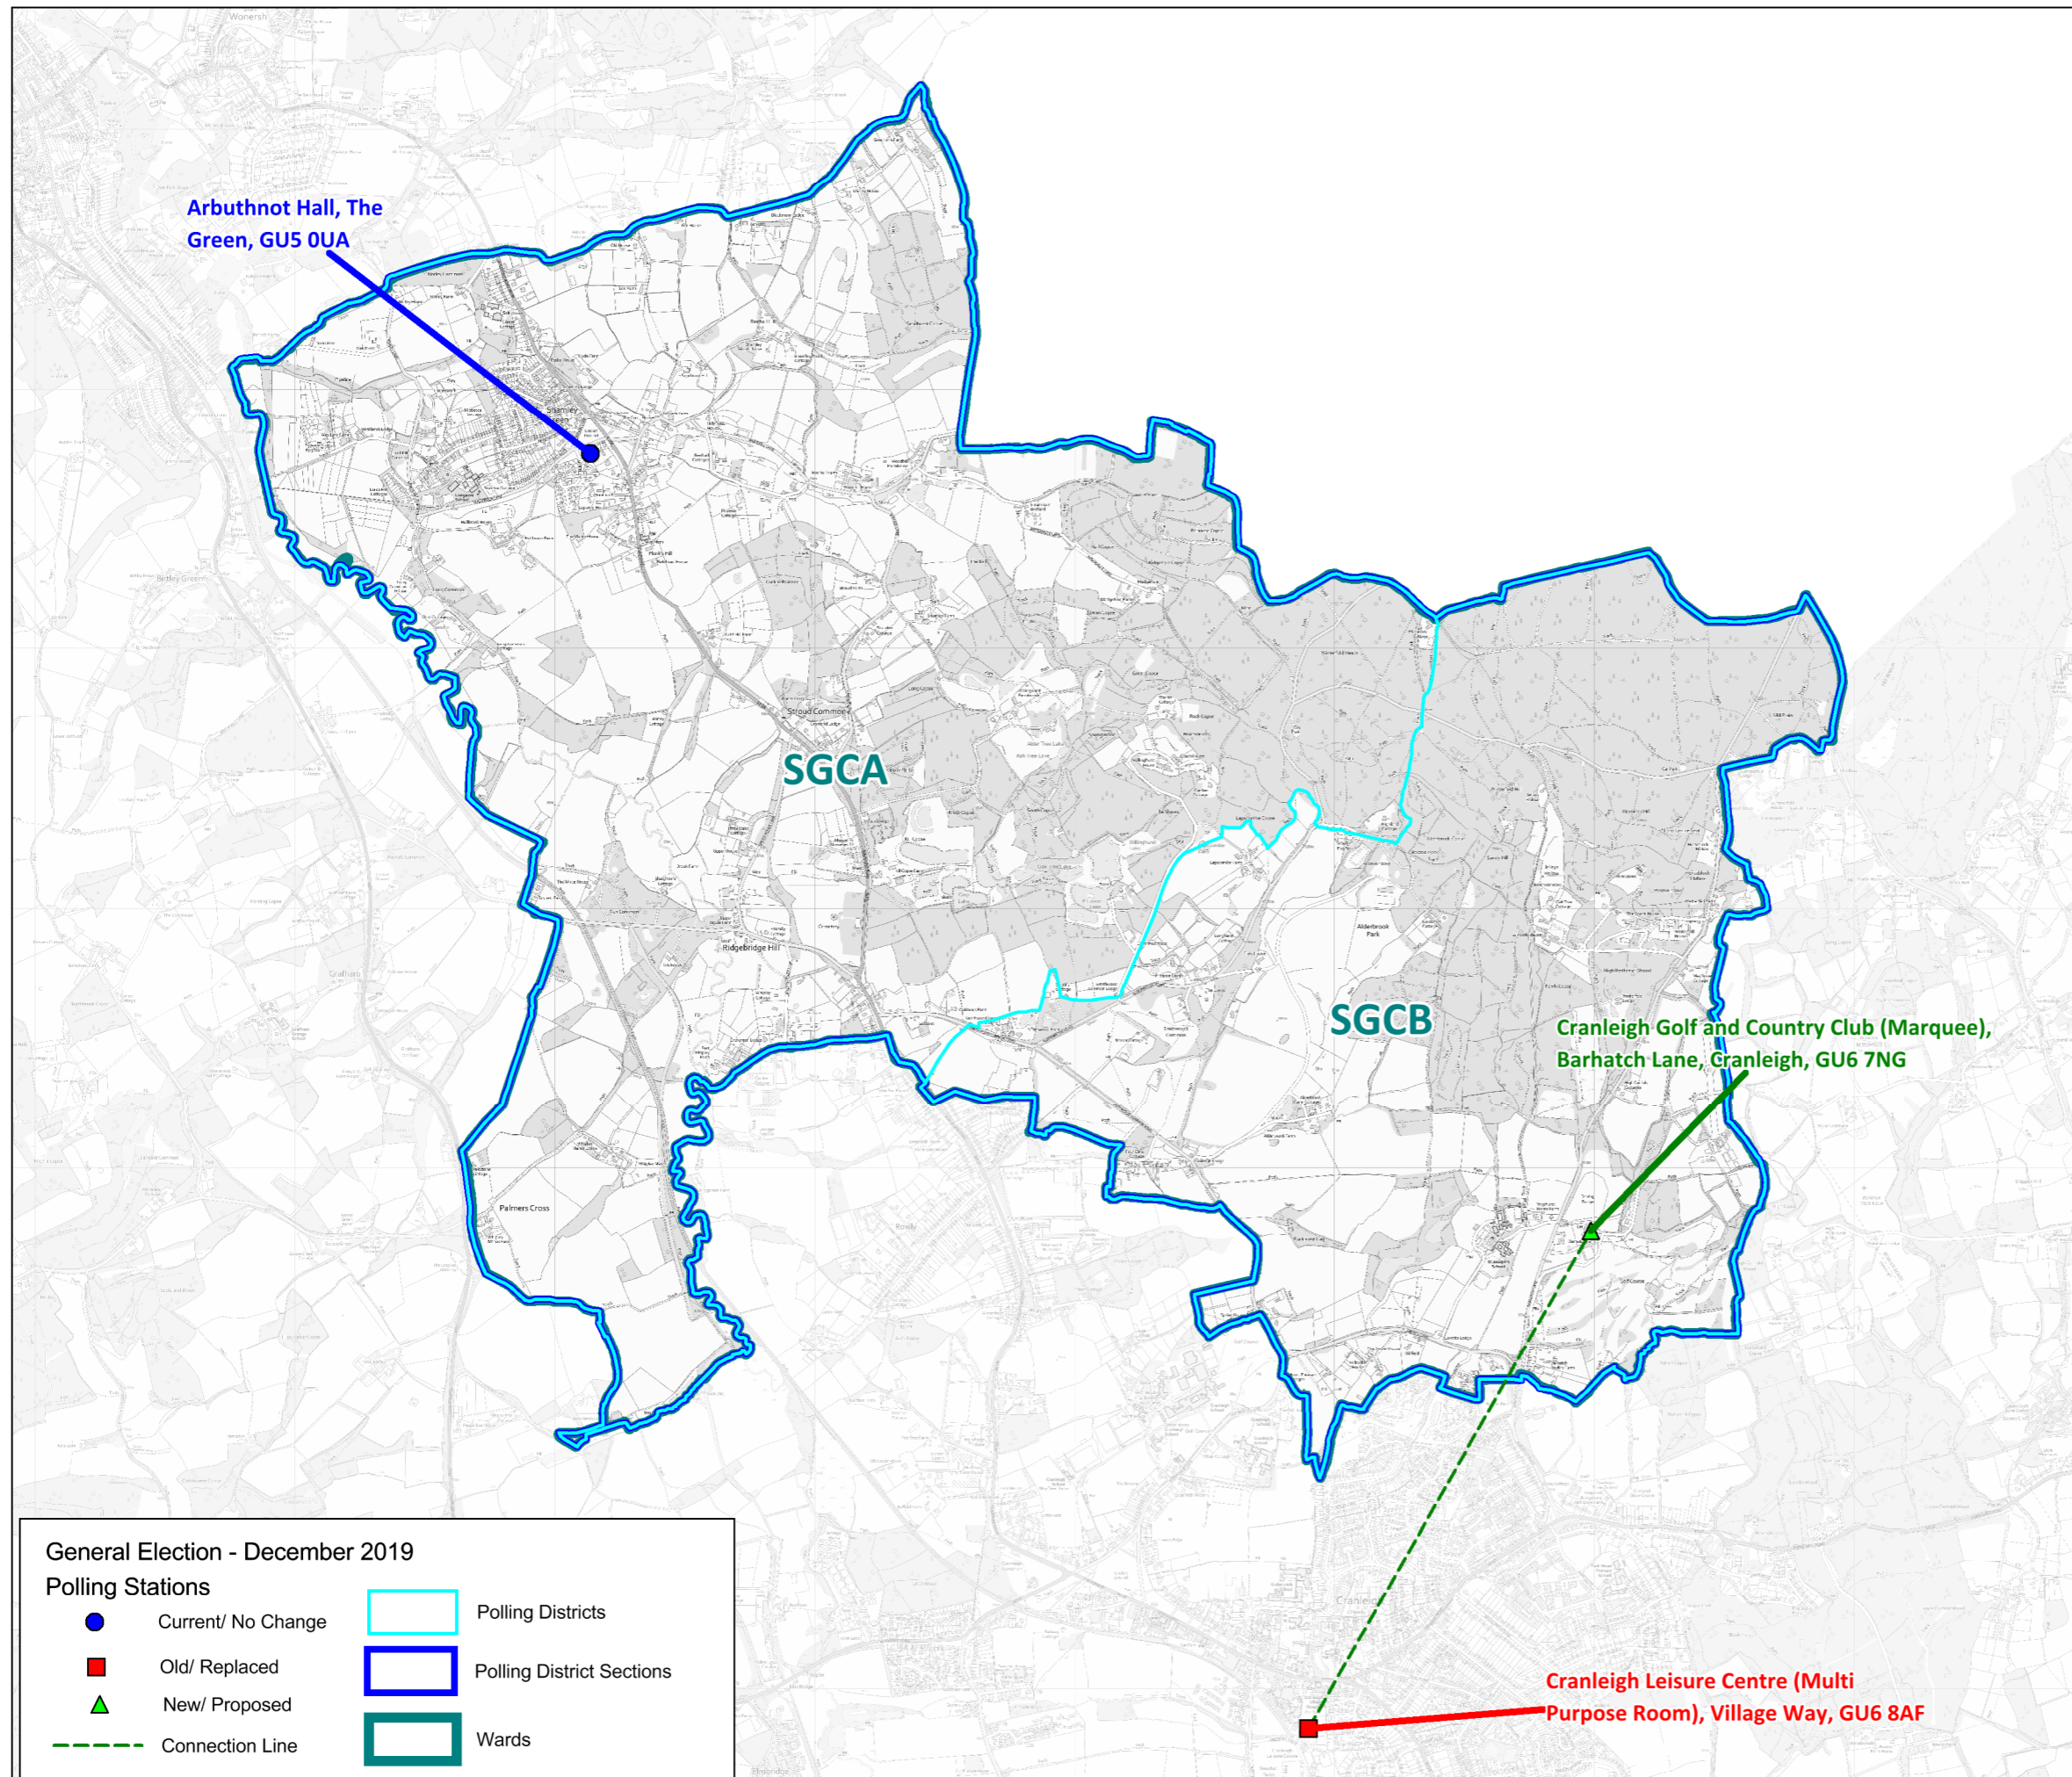

Reproduced from the Ordnance Survey mapping with the permission of Her Majesty's Stationery Office. Crown Copyright reserved. Unauthorised reproduction infringes Crown Copyright and may lead to prosecution or civil proceedings.

Shamley Green and Cranleigh North Ward

Waverley Borough Council
The Burys
Godalming
Surrey
GU7 1HR
Telephone: 01483 523333
Fax No: 01483 426337

1:35,000

General Election - December 2019

Polling Stations

- Current/ No Change
- Old/ Replaced
- ▲ New/ Proposed
- - - Connection Line
- Polling Districts
- Polling District Sections
- Wards