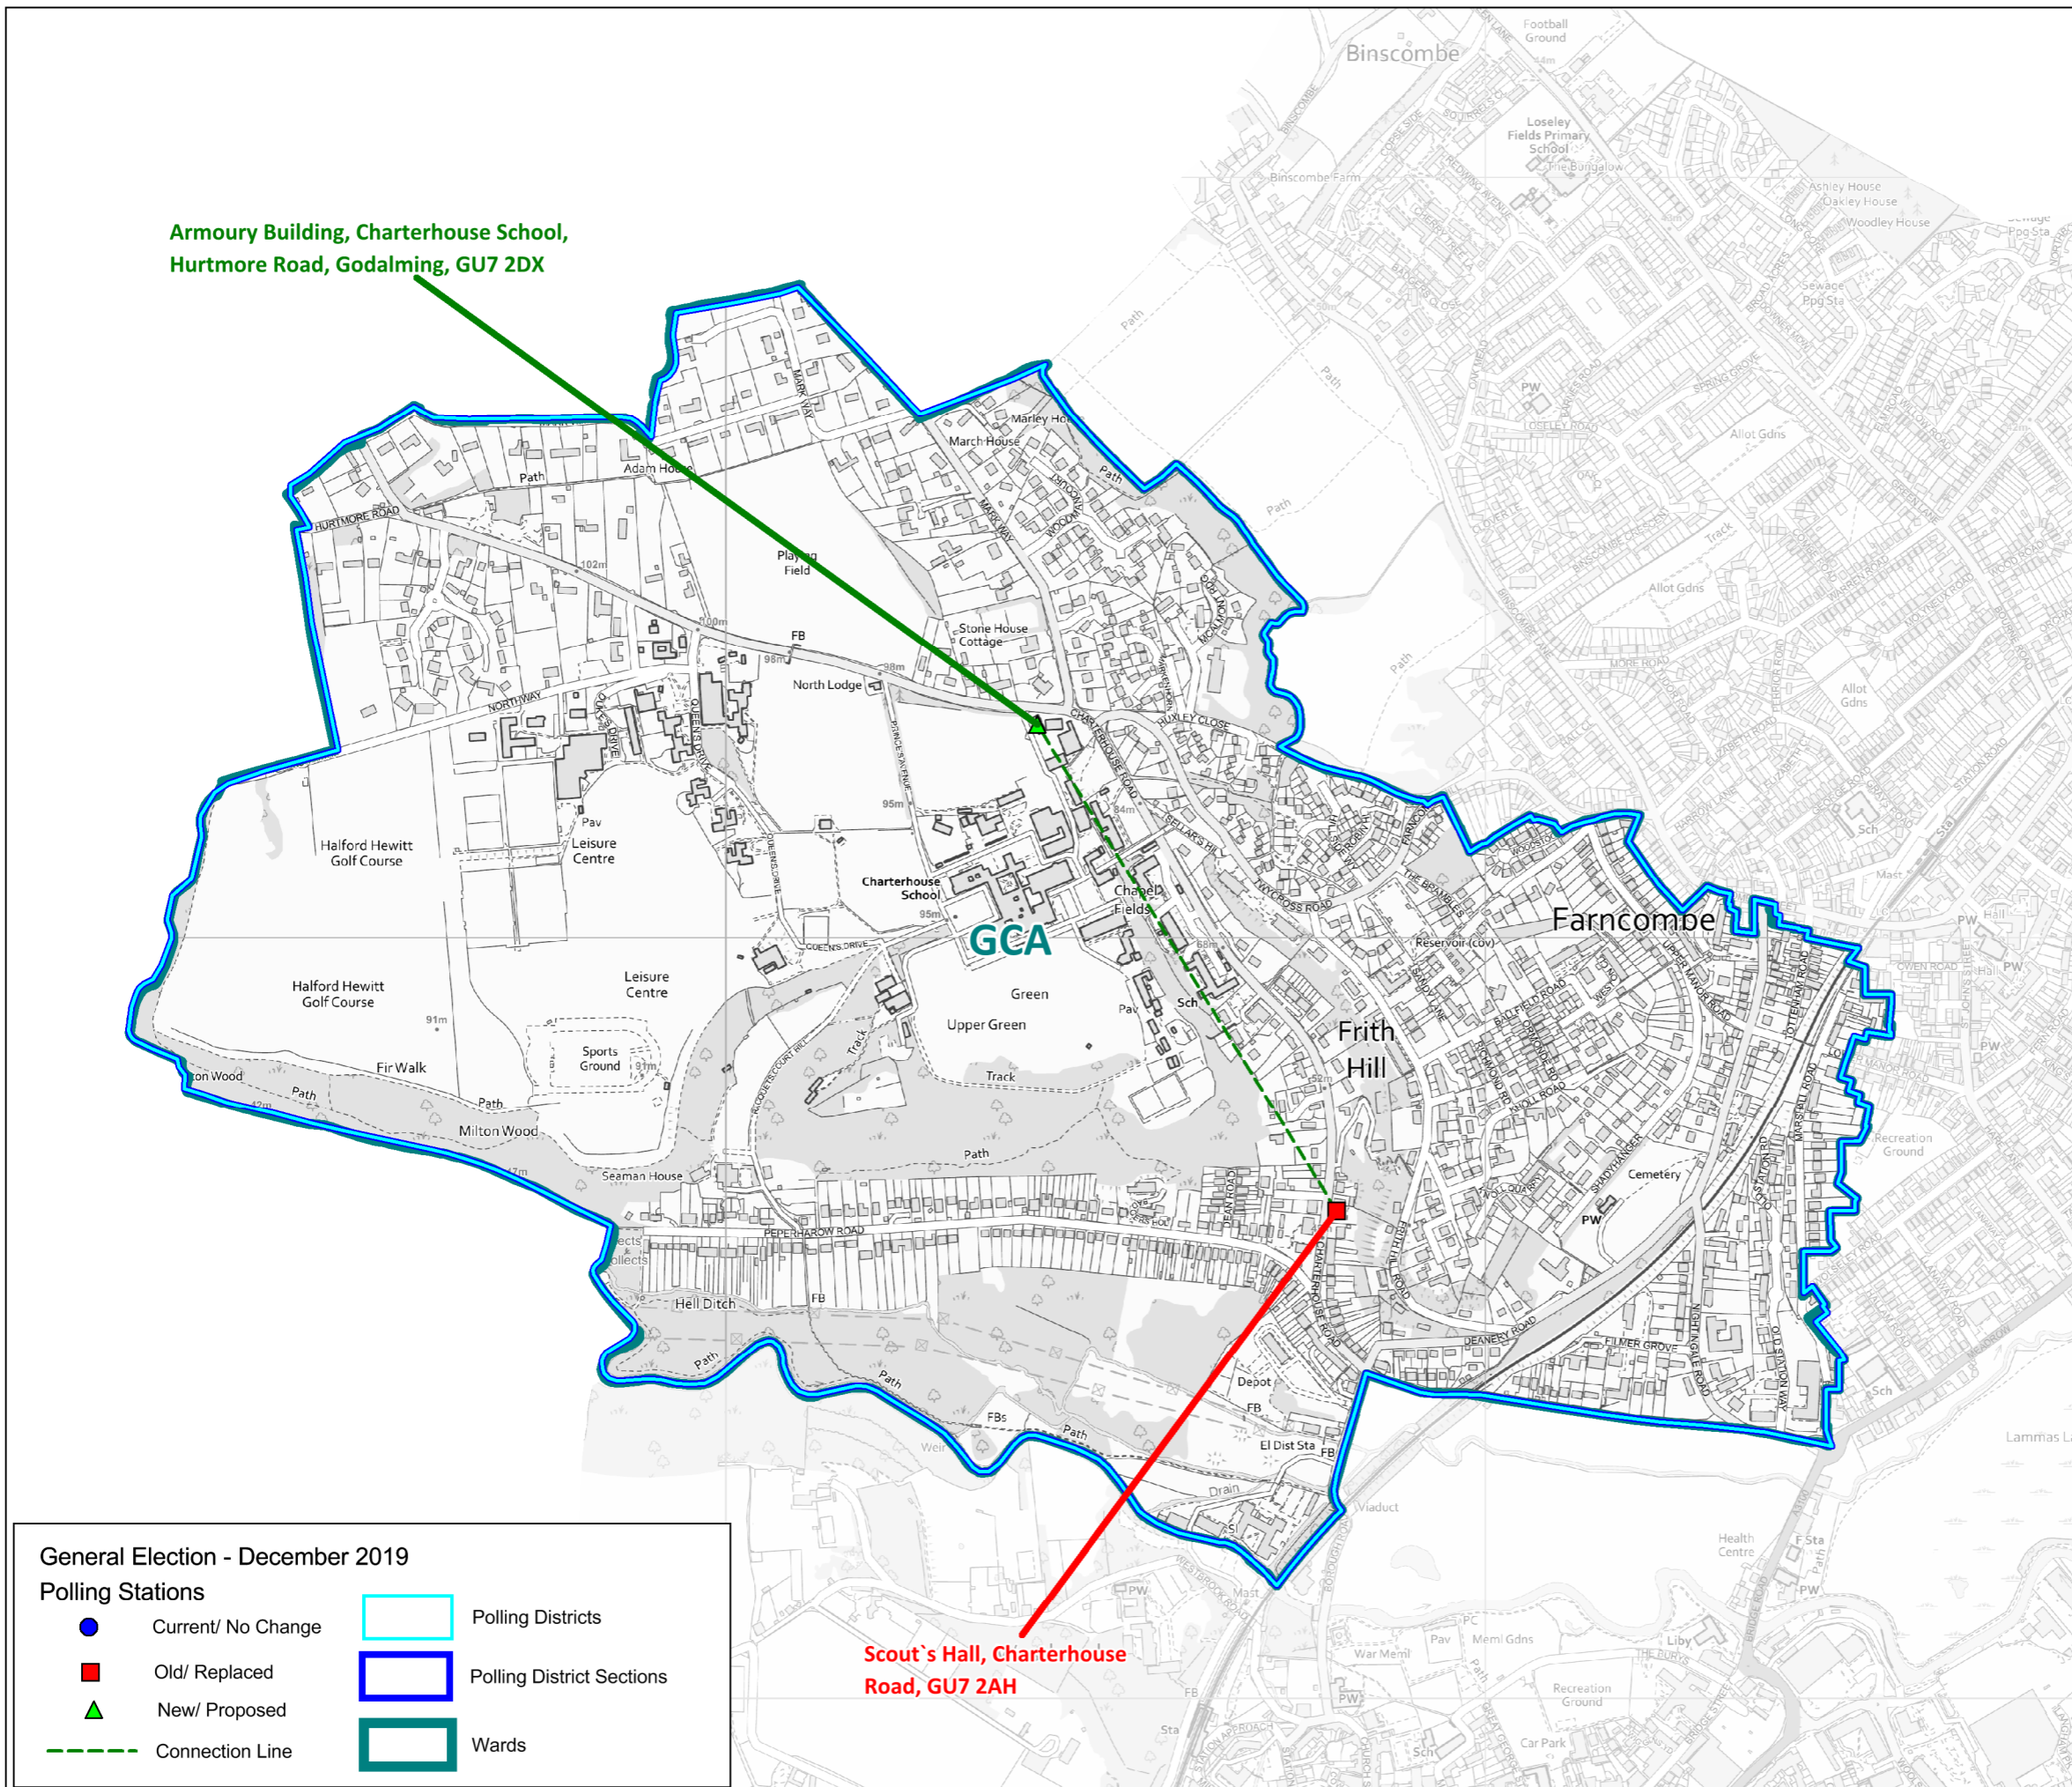

Reproduced from the Ordnance Survey mapping with the permission of Her Majesty's Stationery Office. Crown Copyright reserved. Unauthorised reproduction infringes Crown Copyright and may lead to prosecution or civil proceedings.

Godalming Charterhouse Ward

Waverley Borough Council
The Burs
Godalming
Surrey
GU7 1HR
Telephone: 01483 523333
Fax No: 01483 426337

1:12,000

**Armoury Building, Charterhouse School,
Hurtmore Road, Godalming, GU7 2DX**

**Scout's Hall, Charterhouse
Road, GU7 2AH**

General Election - December 2019

Polling Stations

- Current/ No Change
- Old/ Replaced
- ▲ New/ Proposed
- --- Connection Line

Polling Districts

- Polling Districts
- Polling District Sections
- Wards