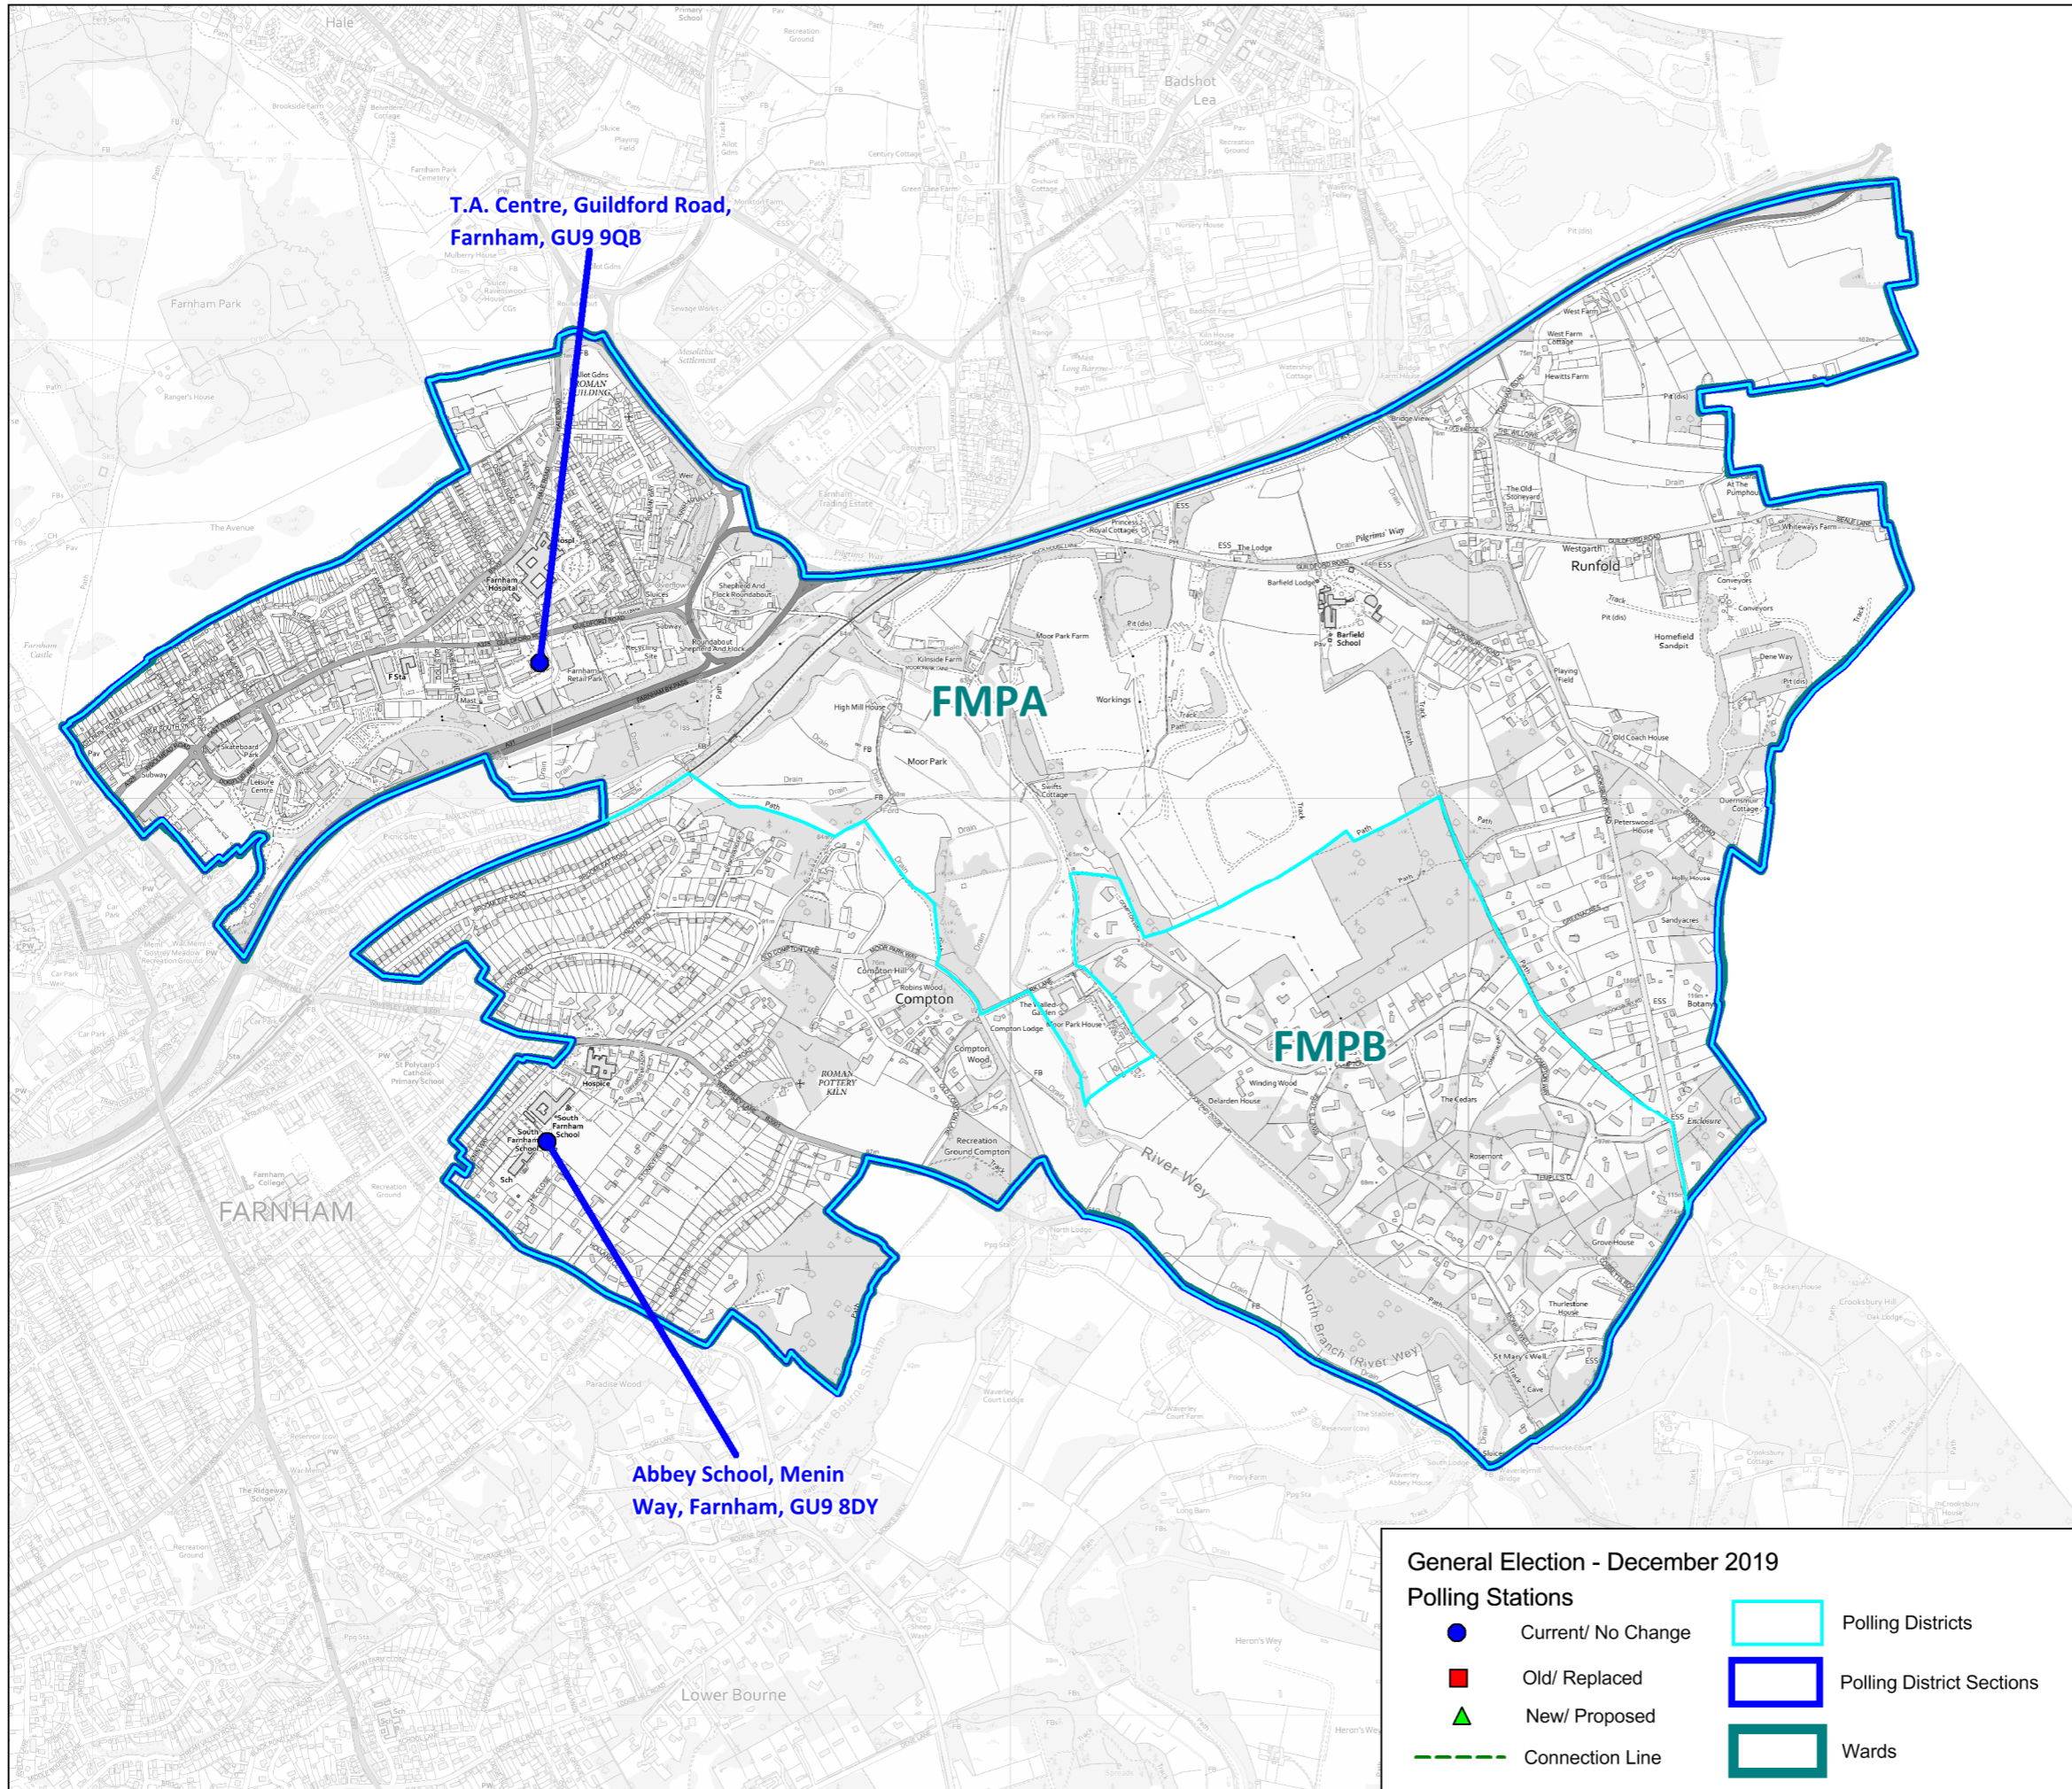

Reproduced from the Ordnance Survey mapping with the permission of Her Majesty's Stationery Office. Crown Copyright reserved. Unauthorised reproduction infringes Crown Copyright and may lead to prosecution or civil proceedings.

Farnham Moor Park Ward

Waverley Borough Council
 The Burys
 Godalming
 Surrey
 GU7 1HR
 Telephone: 01483 523333
 Fax No: 01483 426337

General Election - December 2019

- Polling Stations**
- Current/ No Change
 - Old/ Replaced
 - ▲ New/ Proposed
 - Connection Line
- Other Symbols**
- Polling Districts
 - Polling District Sections
 - Wards

1:20,000