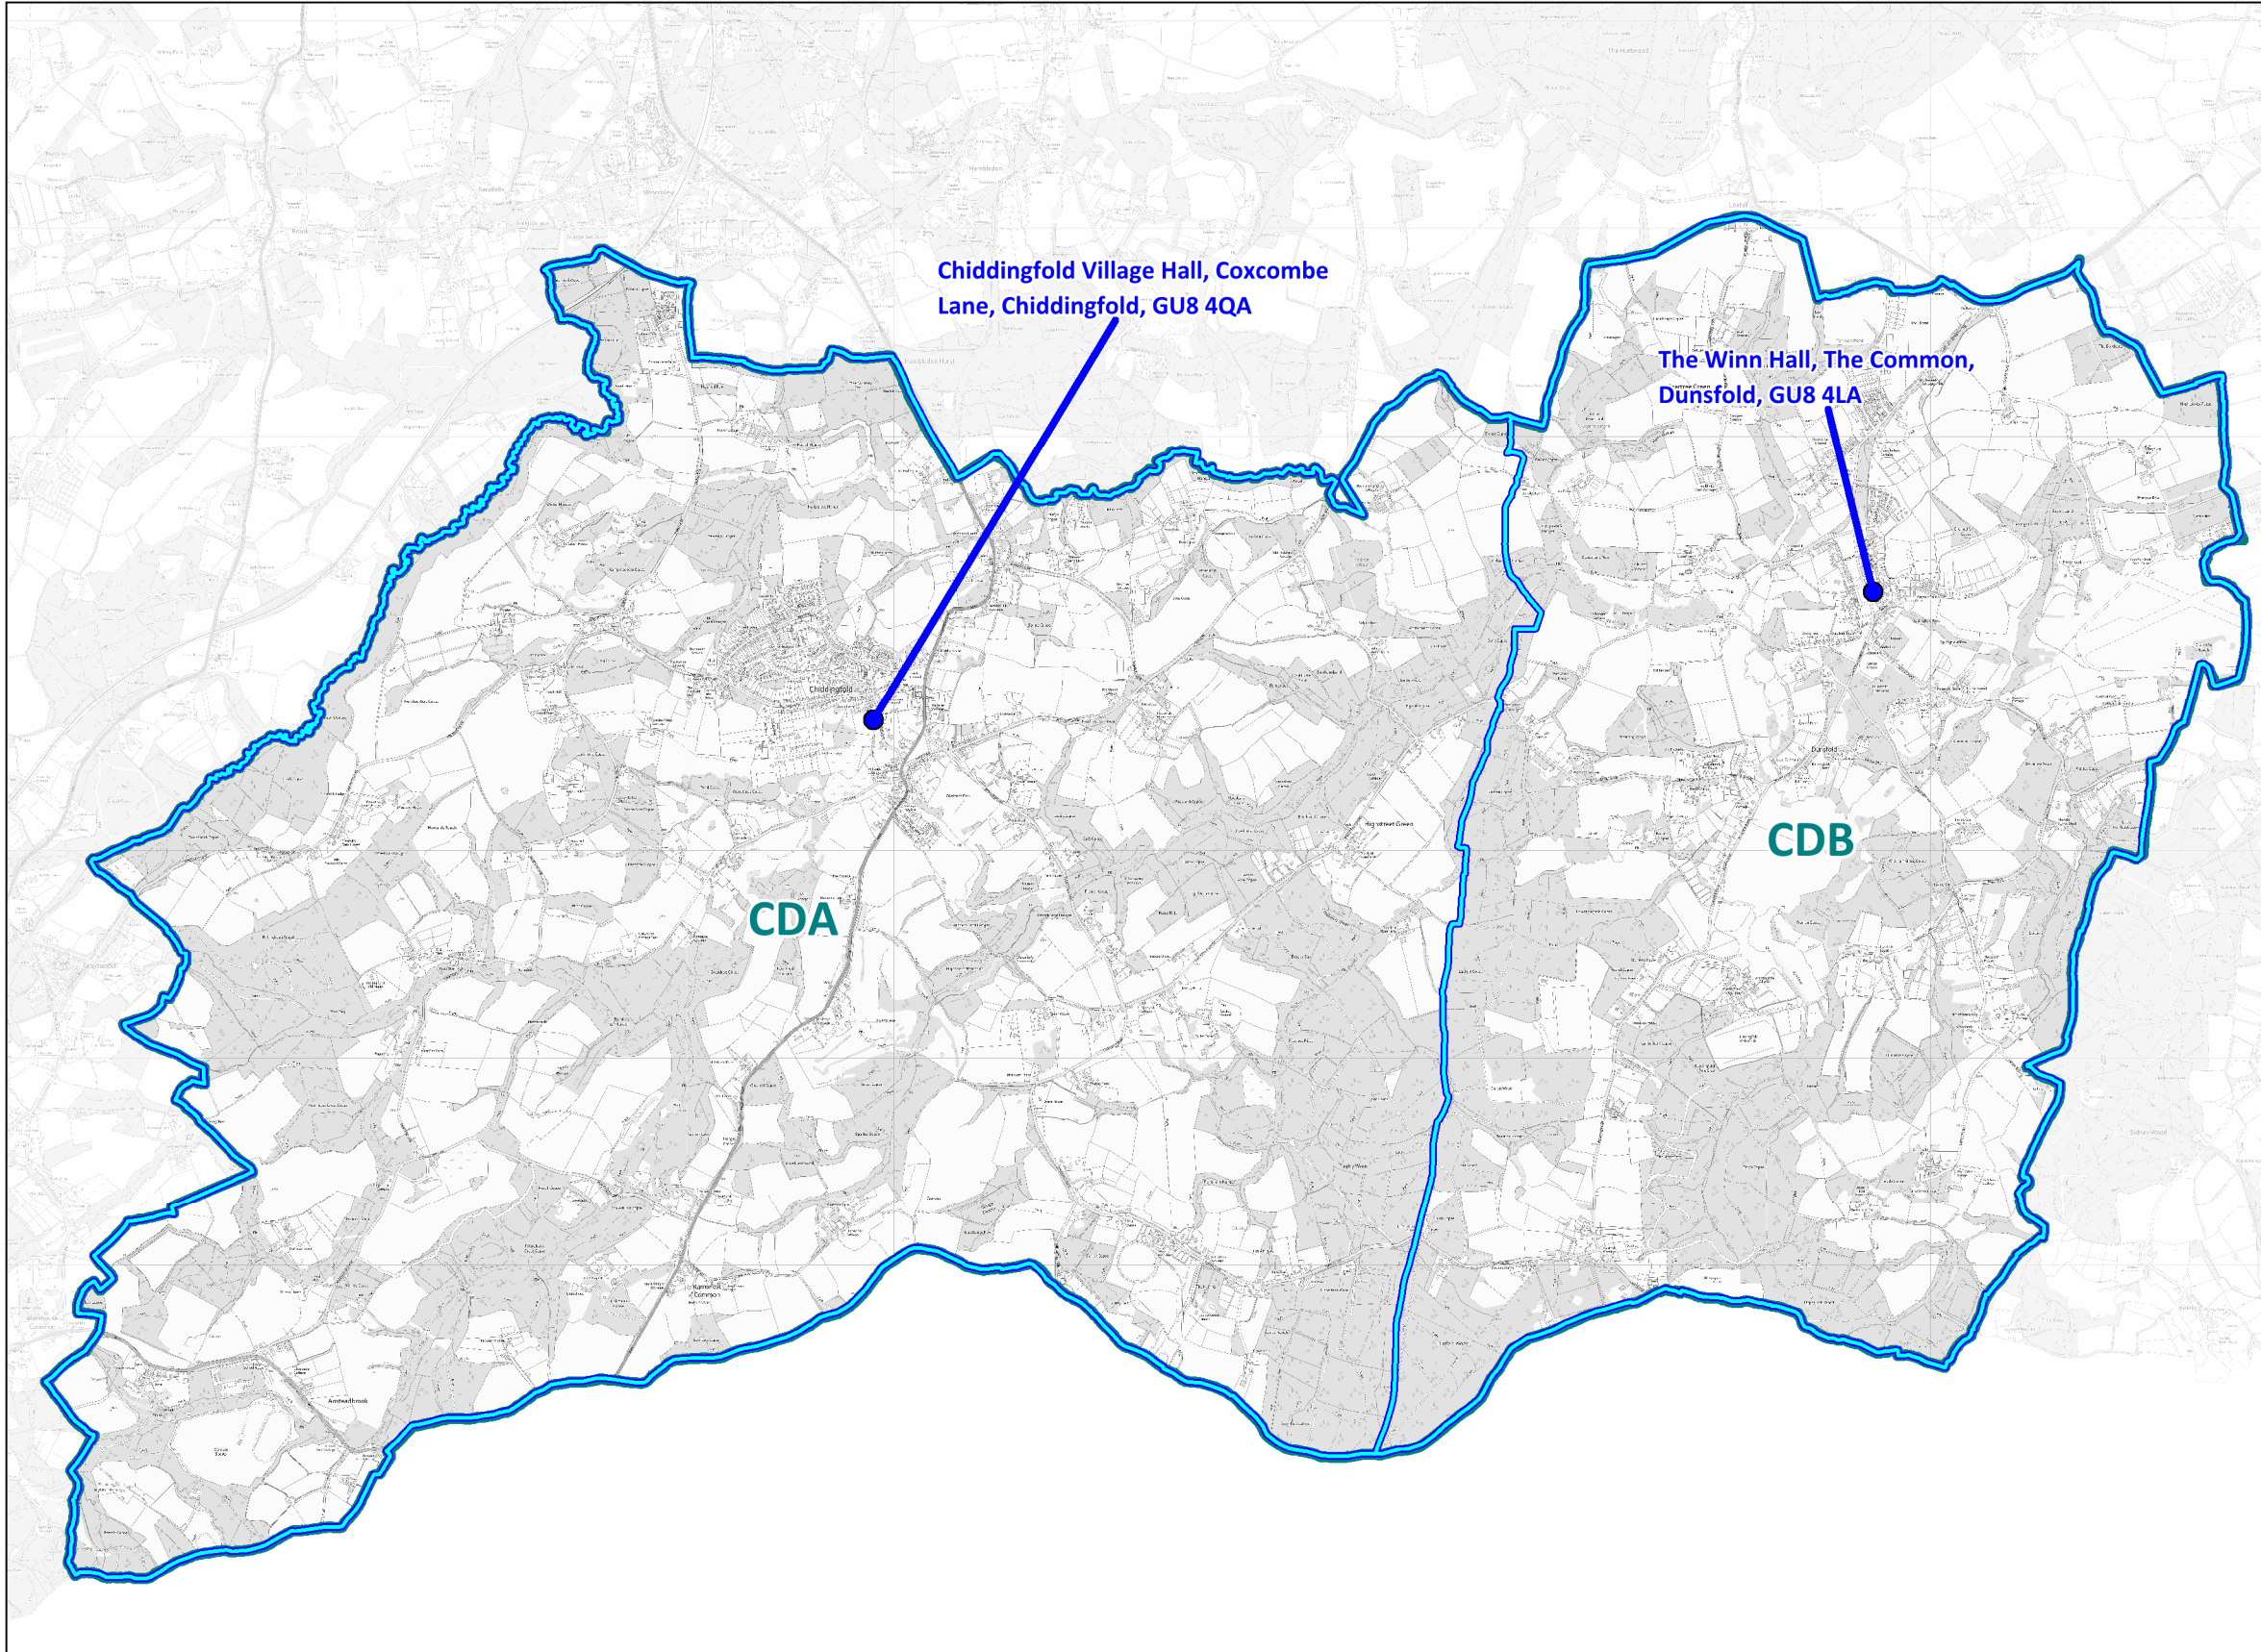

Reproduced from the Ordnance Survey mapping with the permission of Her Majesty's Stationery Office. Crown Copyright reserved. Unauthorised reproduction infringes Crown Copyright and may lead to prosecution or civil proceedings.

- Current/ No Change
- Old/ Replaced
- ▲ New/ Proposed
- Connection Line

**Legend**

- Polling Districts
- Polling District Sections
- Wards

N  
1:48,000